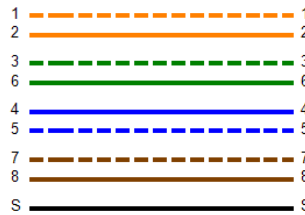

Remote Adapter: DTX-PC5E/SR

Length (ft)	[Pair 36]	1
Prop. Delay (ns)	[Pair 12]	3
Delay Skew (ns)	[Pair 12]	1
Resistance (ohms)	[Pair 45]	0.1

Wire Map (T568B)  
**PASS**

Worst Case Margin Worst Case Value